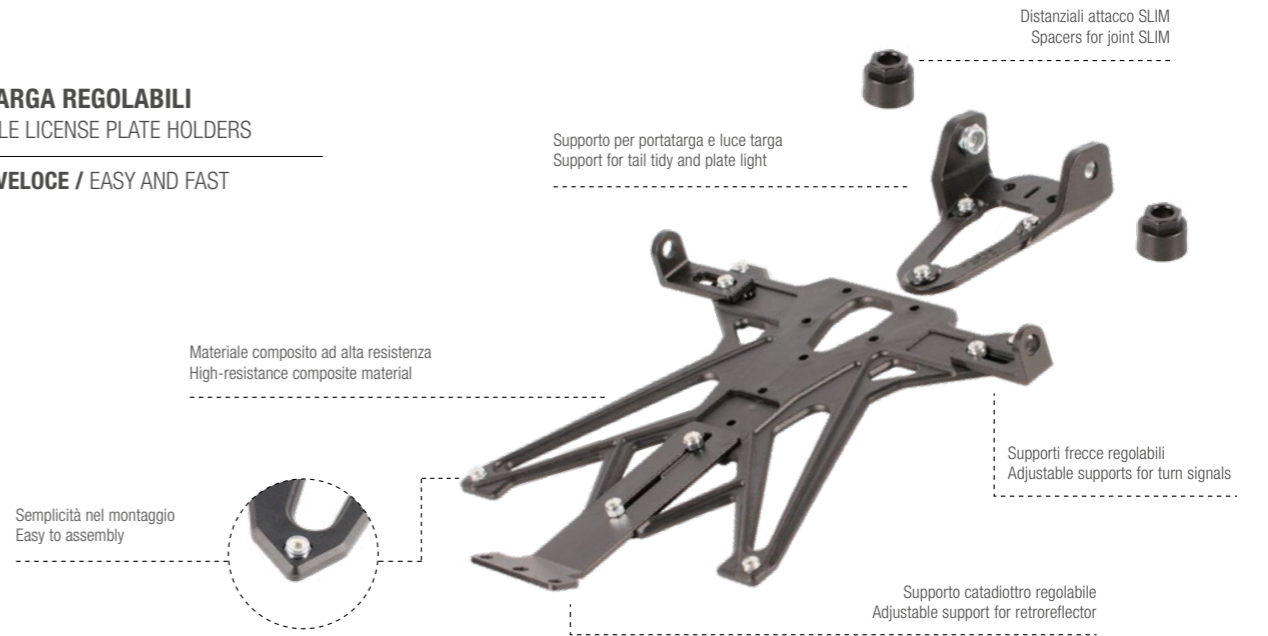

**PEDANE REGOLABILI
ADJUSTABLE REAR SETS**
RSV4 1000 (2010-2019) Cod: FTRAP004
RSV4 1100 (2019→) Cod: FTRAP005
Poggiapiede fisso
Fixed footpeg

**PEDANE REGOLABILI
ADJUSTABLE REAR SETS**
RSV4 1000 (2010-2019) Cod: FTRAP004W
RSV4 1100 (2019→) Cod: FTRAP005W
Poggiapiede snodato
Fold up footpeg

**PEDANE REGOLABILI
ADJUSTABLE REAR SETS**
RSV4 1000 (2010-2019) Cod: FTRAP004R
RSV4 1100 (2019→) Cod: FTRAP005R
"R" version

12
KIT PORTATARGA
LICENSE PLATE HOLDERS KIT
Cod: KTARAP107

13
KIT VITI
BOLT KIT
Colori: nero, oro, rosso, cobalto, silver e verde.
Colors: black, gold, red, cobalt, silver and green.
005M8x25 / 005M8x30 / 005M8x35 / 005M8x40 + RCM8

14
COPPIA FRECCHE A LED
LED TURN SIGNALS IN PAIR
Cod: FRE929NER
HOMOLOGATED

100% LIGHTTECH DESIGN

PORTA TARGA REGOLABILI
ADJUSTABLE LICENSE PLATE HOLDERS
FACILE E VELOCE / EASY AND FAST