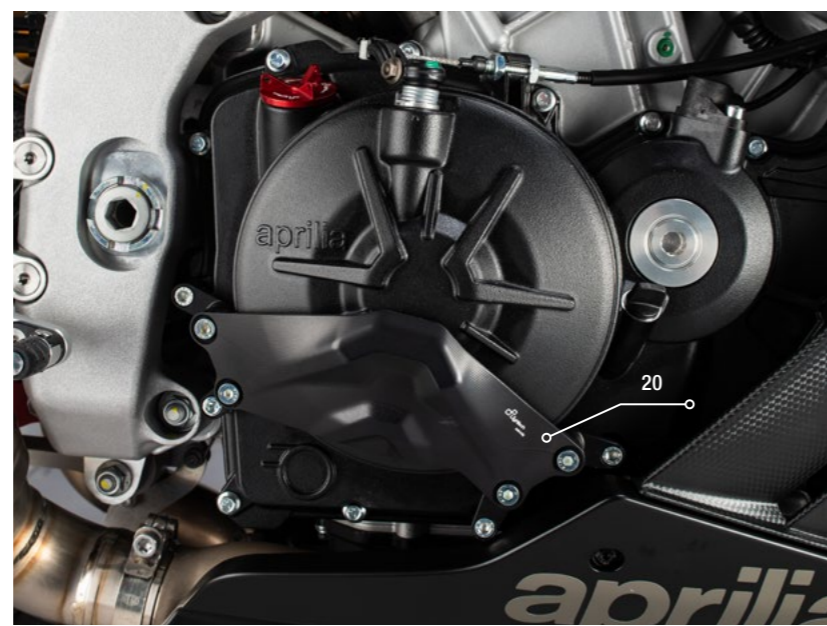

**14**  
**COPPIA FRECCHE A LED**  
**LED TURN SIGNALS IN PAIR**  
 Cod: FRE929NER  
 HOMOLOGATED 

**100% LIGHTTECH DESIGN**

**PORTA TARGA REGOLABILI**  
**ADJUSTABLE LICENSE PLATE HOLDERS**  
**FACILE E VELOCE / EASY AND FAST**